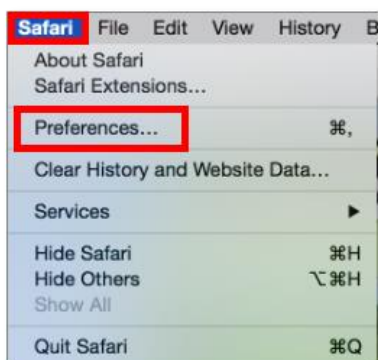

811NOW Trouble Shooting

Common Problems

- **Email Address** - If you did not receive an e-mail containing the password/validation code, please check your Spam folder. Also, confirm that the e-mail you submitted was typed correctly.
- **Password/Validation Code** - Passwords are case sensitive. Please COPY and PASTE the password from the e-mail to the password/validation field.
- **Disable Pop Up Blocker** - The pop-up blocker must be turned off. This can normally be found under the "Tools" or "Settings" section of their browser (see examples below for Internet Explorer, Chrome and Safari browsers). If the browser you are using isn't one of the examples provided below, please conduct a search using Google to find instructions for your browser (e.g. pop up blocker Firefox, etc.), and you should be able to find instructions on how to turn the pop up blocker off.

Internet Explorer

Chrome

Block or allow pop-ups in Chrome

To block or allow pop-ups on your **mobile device**:

1. Open the Chrome menu
2. Touch **Settings**.
3. Touch **Site settings**.
4. Touch **Pop-ups** and then turn them on or off.

To block or allow pop-ups on your **computer**:

1. In the top-right corner of Chrome, click the Chrome menu .
2. Select **Settings**.
3. Click **Show advanced settings**.
4. Under "Privacy," click the **Content settings** button.
5. Under "Pop-ups," select **Do not allow any site to show pop-ups (recommended)** or **Allow all sites to show pop-ups**.

Safari