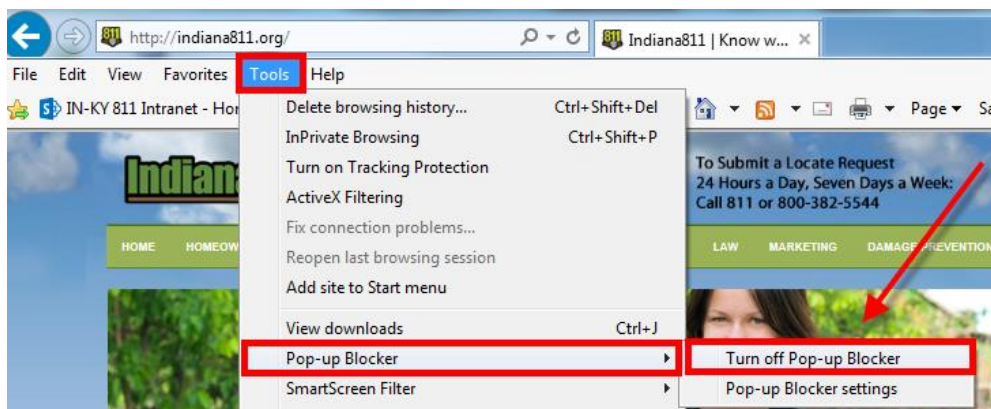

811NOW Trouble Shooting

Common Problems

- **Email Address** - If you did not receive an e-mail containing the password/validation code, please check your Spam folder. Also, confirm that the e-mail you submitted was typed correctly.
- **Password/Validation Code** - Passwords are case sensitive. Please COPY and PASTE the password from the e-mail to the password/validation field.
- **Disable Pop Up Blocker** - The pop-up blocker must be turned off. This can normally be found under the "Tools" or "Settings" section of their browser (see examples below for Internet Explorer, Chrome and Safari browsers). If the browser you are using isn't one of the examples provided below, please conduct a search using Google to find instructions for your browser (e.g. pop up blocker Firefox, etc.), and you should be able to find instructions on how to turn the pop up blocker off.

Internet Explorer