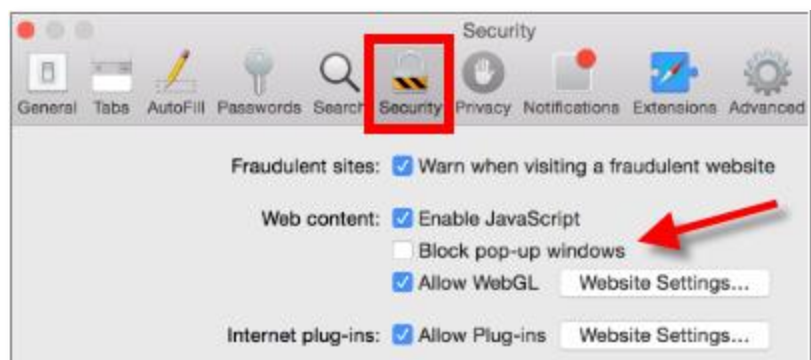

811NOW Trouble Shooting

Common Problems

- **Email Address** - If you did not receive an e-mail containing the password/validation code, please check your Spam folder. Also, confirm that the e-mail you submitted was typed correctly.
- **Password/Validation Code** - Passwords are case sensitive. Please COPY and PASTE the password from the e-mail to the password/validation field.
- **Disable Pop Up Blocker** - The pop-up blocker must be turned off. This can normally be found under the "Tools" or "Settings" section of their browser (see examples below for Internet Explorer, Chrome and Safari browsers). If the browser you are using isn't one of the examples provided below, please conduct a search using Google to find instructions for your browser (e.g. pop up blocker Firefox, etc.), and you should be able to find instructions on how to turn the pop up blocker off.

Internet Explorer

Chrome

Block or allow pop-ups in Chrome

To block or allow pop-ups on your **mobile device**:

1. Open the Chrome menu
2. Touch **Settings**.
3. Touch **Site settings**.
4. Touch **Pop-ups** and then turn them on or off.

To block or allow pop-ups on your **computer**:

1. In the top-right corner of Chrome, click the Chrome menu .
2. Select **Settings**.
3. Click **Show advanced settings**.
4. Under "Privacy," click the **Content settings** button.
5. Under "Pop-ups," select **Do not allow any site to show pop-ups (recommended)** or **Allow all sites to show pop-ups**.

Safari